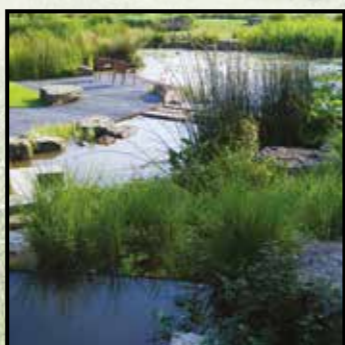

DESIGN

LANDSCAPE

BUILD

Country  
BUILDINGS

**DESIGN:**  
Architecture  
Jean-Paul: +352 661 854 890

**LANDSCAPE:**  
Garden & Landscape  
Philippe: +32 475 74 91 00

**BUILD:**  
Prime Oak  
Oak Framed Buildings, Gates & Fences  
Michael: +32 475 446 446